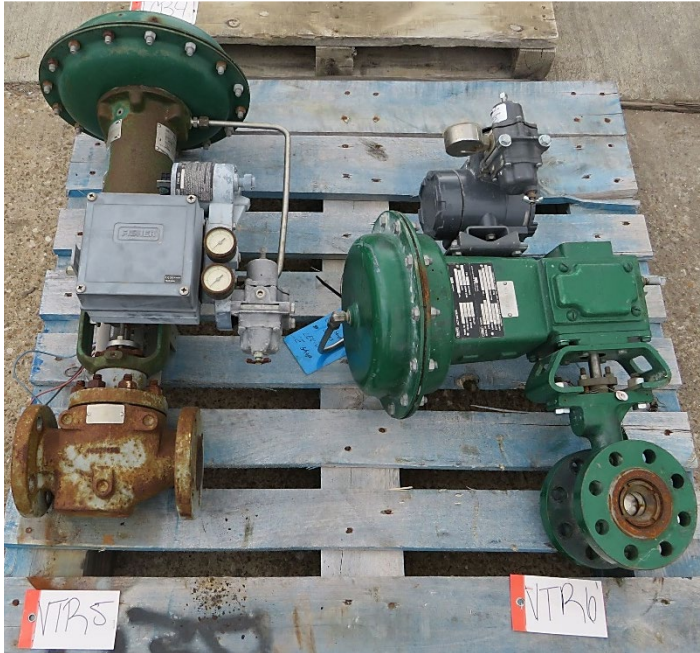

SLE 20-037 Control Valve Sale

SLE 20-037 Control Valve Sale

SLE 20-037 Control Valve Sale

SLE 20-037 Control Valve Sale

**EIM** Emerson Process Management  
**CONTROLS** Valve Actuation LLC  
 13840 Pike Road  
 Missouri City,  
 Texas 77489

P/N	9C4603FC-G	
SPEC	35K367Y828	
SER	F1204091203	
HP	1.5	TE
PH	3 HZ	60
RPM	1725	
VOLTS	460	
AMPS 15 MIN.	4.8	
AMPS LR.	21.2	

BALDOR ELECTRIC CO.  
 FT. SMITH, ARK.  
 MFD. IN U.S.A.

SLE 20-037 Control Valve Sale